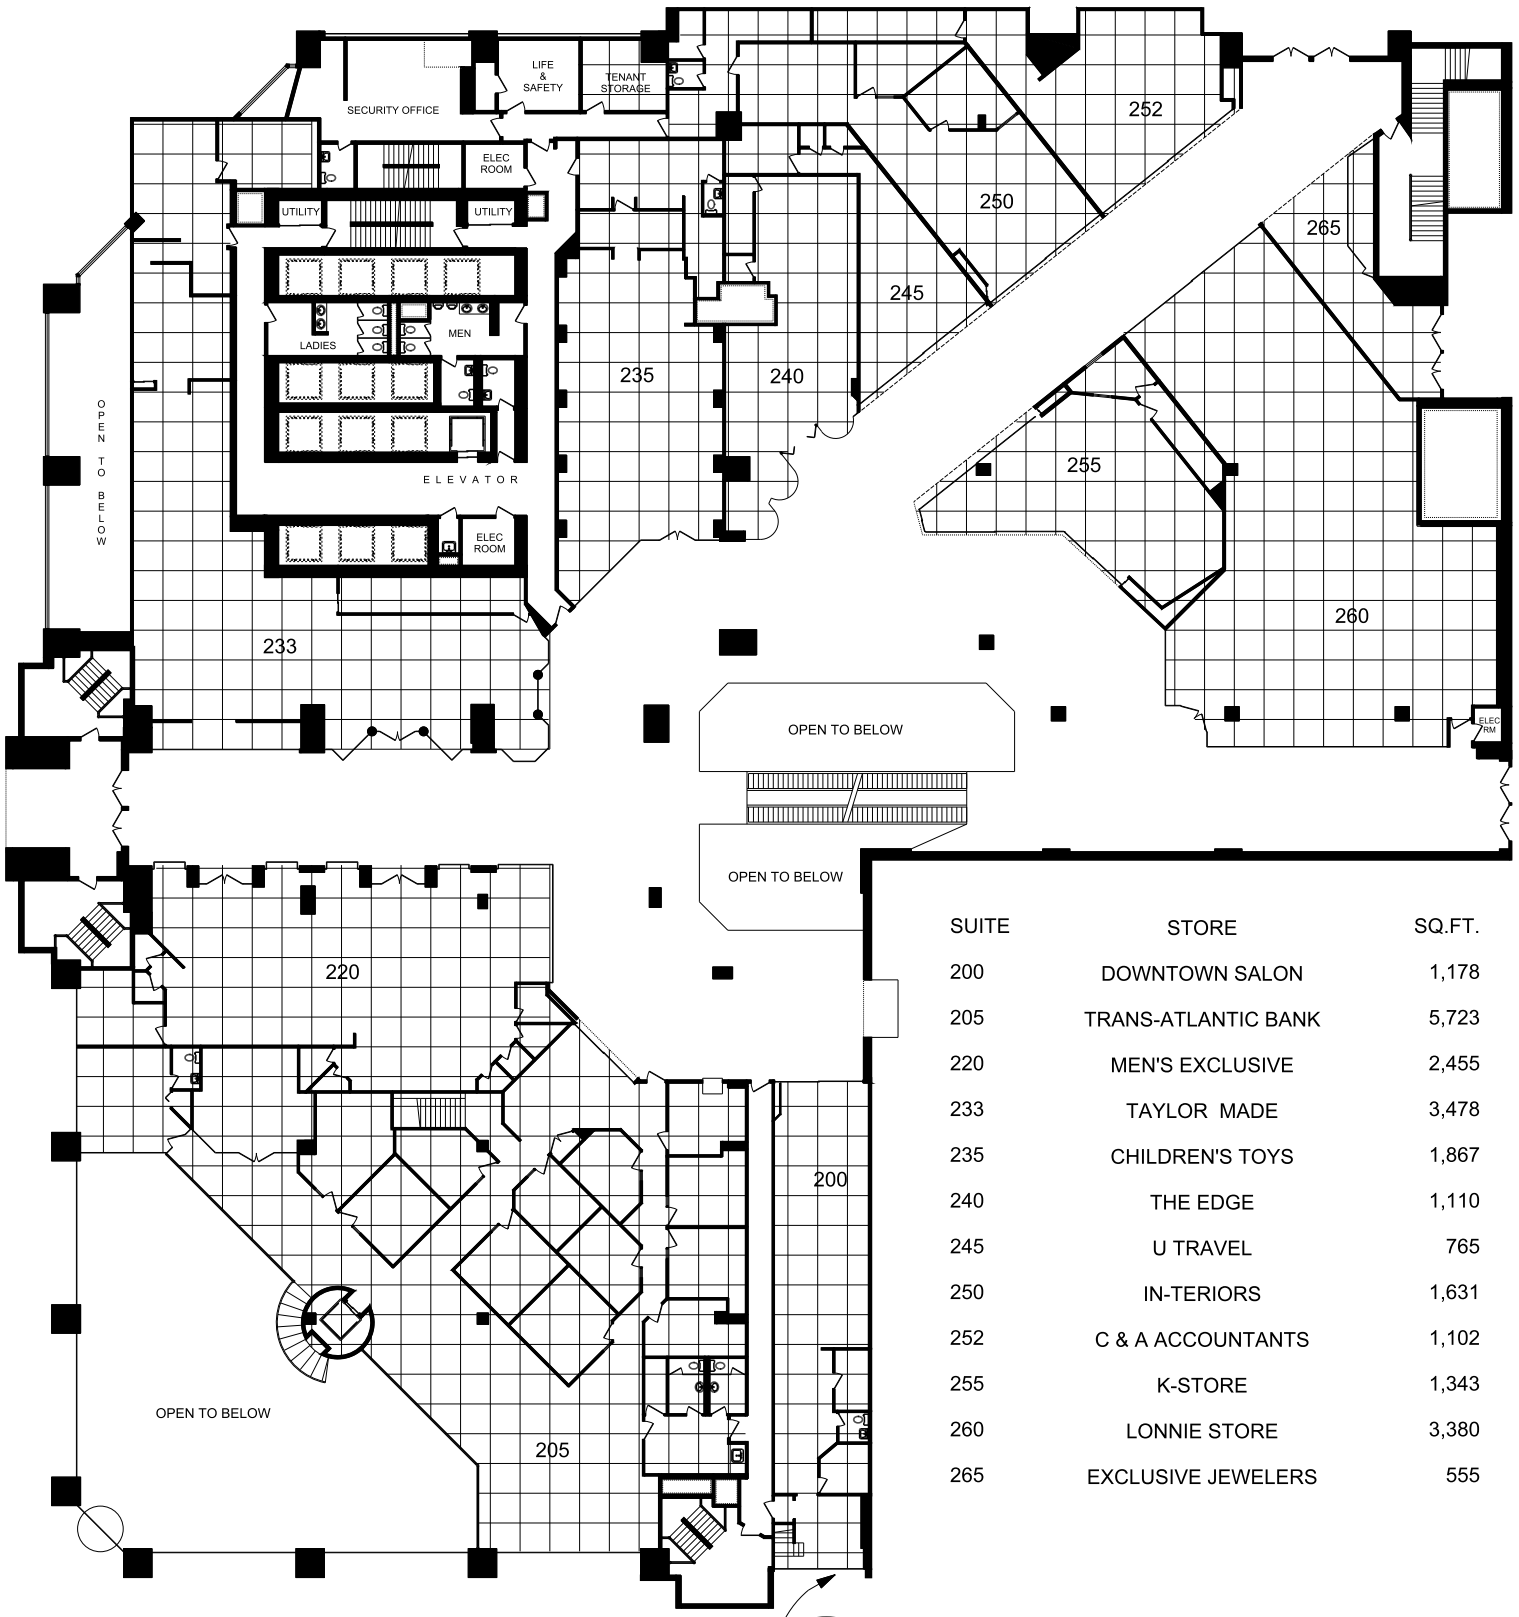

3214 ARGENTIA BOULEVARD

2ND FLOOR

SUITE	STORE	SQ. FT.
200	DOWNTOWN SALON	1,178
205	TRANS-ATLANTIC BANK	5,723
220	MEN'S EXCLUSIVE	2,455
233	TAYLOR MADE	3,478
235	CHILDREN'S TOYS	1,867
240	THE EDGE	1,110
245	U TRAVEL	765
250	IN-TER-IORS	1,631
252	C & A ACCOUNTANTS	1,102
255	K-STORE	1,343
260	LONNIE STORE	3,380
265	EXCLUSIVE JEWELERS	555

MEZZANINE

PHONE 905-271-7010
 FAX 905-271-4468
 PLANS@PLANITMEASURING.COM

MONTH 2009

ROOM SIZES SHOULD BE CONSIDERED APPROXIMATE
 SINCE MEASUREMENTS ARE SUBJECT TO CERTIFICATION.
 E & OE.